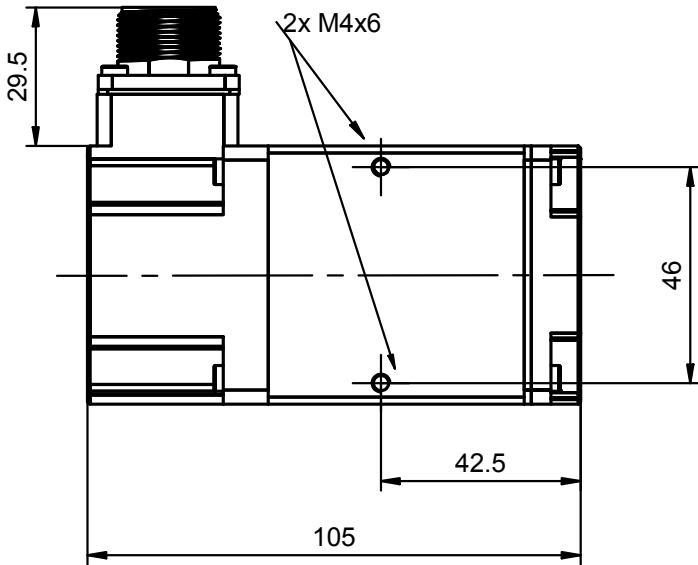

Dimensions in mm

SWP 2 m

Connector cover displaceable by 90° or 180°

Detail A