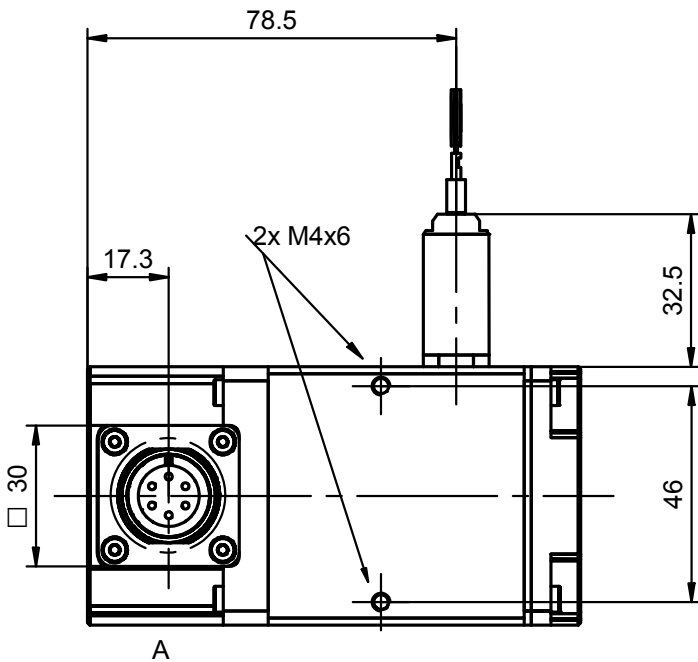

Dimensions in mm

SWP 2 m

Connector cover displaceable by 90° or 180°

Detail A