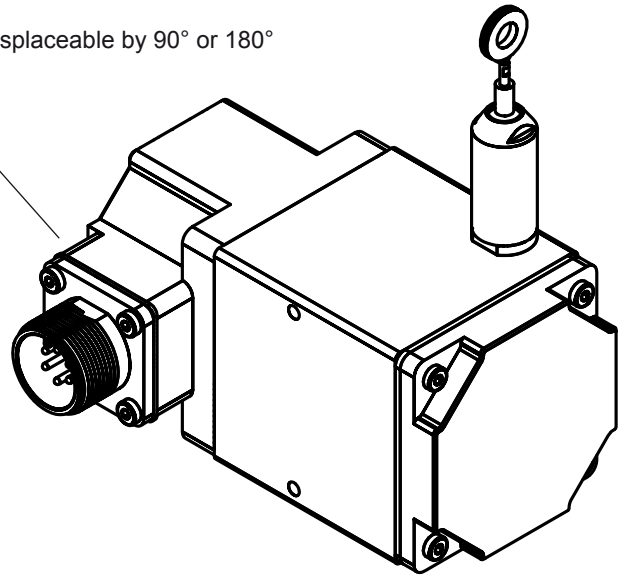

Dimensions in mm

SWP 2 m

Connector cover displaceable by 90° or 180°

Detail A