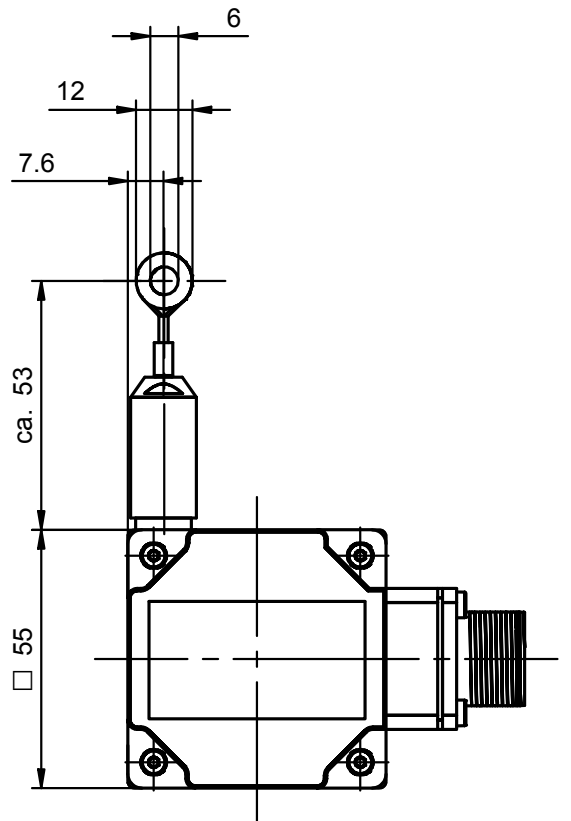

Dimensions in mm

SWP 2 m

Connector cover displaceable by 90° or 180°

Detail A